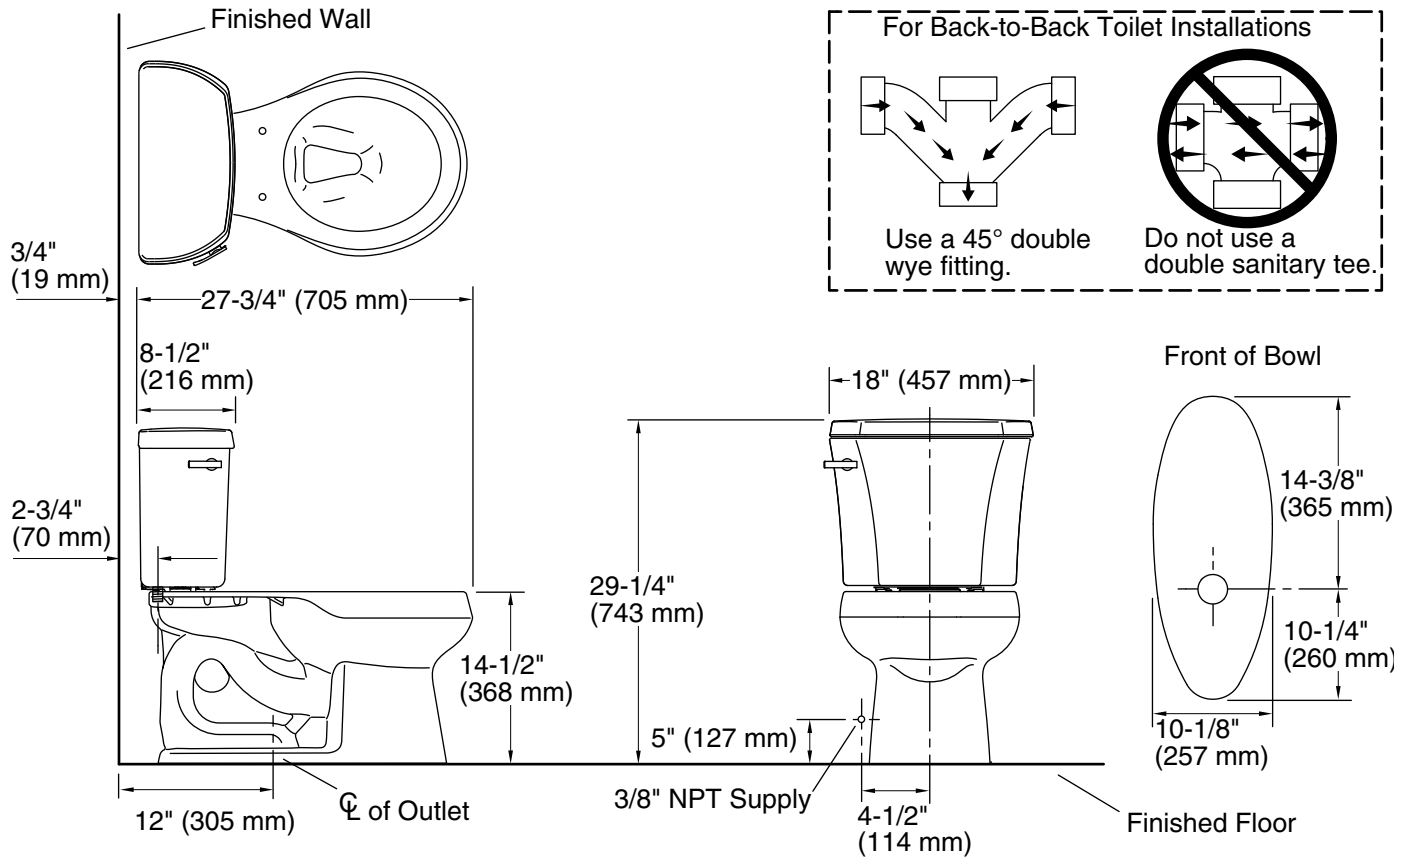

Installation

- Standard 12" (305 mm) rough-in.
- Three-bolt quick-connect installation.
- Seat and supply line sold separately.

Water Conservation & Rebates

- Eligible for consumer rebates in some municipalities.

5-29-2021 18:56 - US/CA

THE BOLD LOOK
OF **KOHLER**®

Technical Information

All product dimensions are nominal.

Toilet type:	Two-piece, Floor-mount
Waste Outlet:	Floor
Bowl shape:	Round-front
Flush type:	Class Five®
Trap passageway:	2-1/8" (54 mm)
Water Consumption	
Full:	1.28 gpf (4.8 lpf)
Water surface size:	10-1/2" x 7-3/4" (267 mm x 197 mm)
Rim to water surface:	5-1/4" (133 mm)
Rough-in:	12" (305 mm)
Seat-mounting holes:	5-1/2" (140 mm)

Notes

Install this product according to the installation instructions.

For back-to-back toilet installations: Use only a 45° double wye fitting.